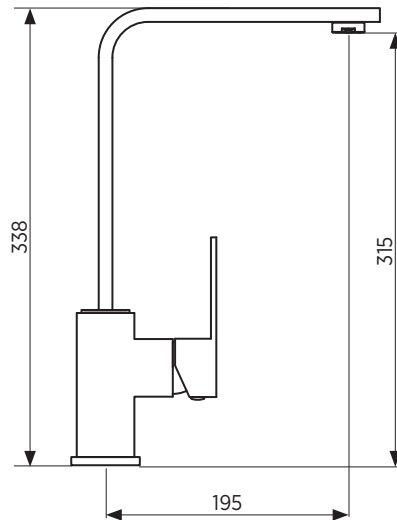

## Swivel sink mixer

Inspired by primary forms, the Kato Series embodies flat planes and smooth, square edges.

- Square, flat planes
- Easy-to-use handle
- Premium quality

ORDER CODE	191735	Kato 400 sink mixer	Old code: SMT-400K
WELS	5 star rating, 5.0L/min (T25652)		
HANDLE	Lever handle		
TAPHOLE	35 mm		
CARTRIDGE	Ceramic cartridge		
MATERIAL	Chrome plated solid brass construction		
OTHER	Hot and cold indicators		