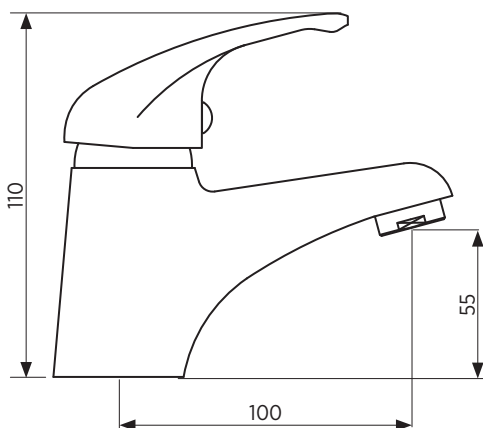

### Basin mixers – choice of three handle styles

The Select Series of tapware offers practicality with classic, streamlined design features and the choice of three handle styles. The range allows you to create an integrated look throughout the bathroom, kitchen and laundry.

- Streamlined design, easy to clean
- Premium quality, chrome finish

There are three handle styles:

- Solid handle - Practical, easy to use.
- Loop handle - A design feature that may also provide extra grip.
- Care handle - Extended lever handle - for those with restricted movement.

ORDER CODE	191716	Select 100B Solid handle	(old code: SMT-100B)
	191719	Select 102B Loop handle	(old code: SMT-102B)
	191722	Select 103B Care handle	(old code: SMT-103B)

WELS T25649 solid / T25651 loop / T25647 care  
5 star rating, 6.0L/min

HANDLE	Lever handle
TAPHOLE	35 mm
CARTRIDGE	Ceramic cartridge
MATERIAL	Chrome plated solid brass construction
OTHER	Hot and cold indicators