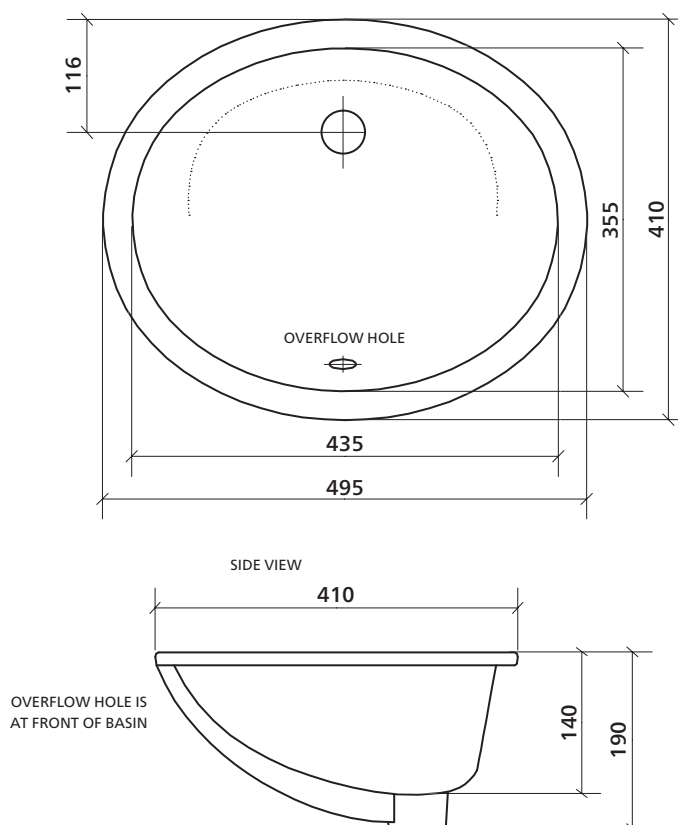

Arko 203

Collection: Elevate
Former name: Chios 203

Under counter basin, oval

This oval undermount basin offers classic styling with generous bowl capacity. Suits solid surface benchtops.

Order codes

191469 Arko 203 basin

Old code: SBC-203B

Product details

TAPHOLE	No taphole.
WASTE	Suits 32 mm waste (not supplied).
CAPACITY	11 litres.
OVERFLOW	Overflow is located at front of basin.
MATERIAL	White vitreous china.
FIXING	Refer to benchtop manufacturer's instructions for fixing basin to benchtop. Use silicone sealant. Do NOT use epoxy type adhesives. Always use the actual basin to verify cutout.

 Basin has integrated overflow.

SEIMA

kitchen + laundry + bathroom ware

seima.com.au

Please note

- All measurements are in millimetres.
- Dimensions are nominal and subject to normal ceramic manufacturing variations of ± 5 mm.
- Wastes, taps and bottle traps shown in images are not included unless specified.
- Fixing: Use silicone sealant. Do not use epoxy type adhesives.
- Always use the actual basin to verify cutout.
- Specifications may vary without notice as part of our continuous improvement practices.
- Clean with a damp cloth. Do not use abrasive cleaners, liquids or pastes.